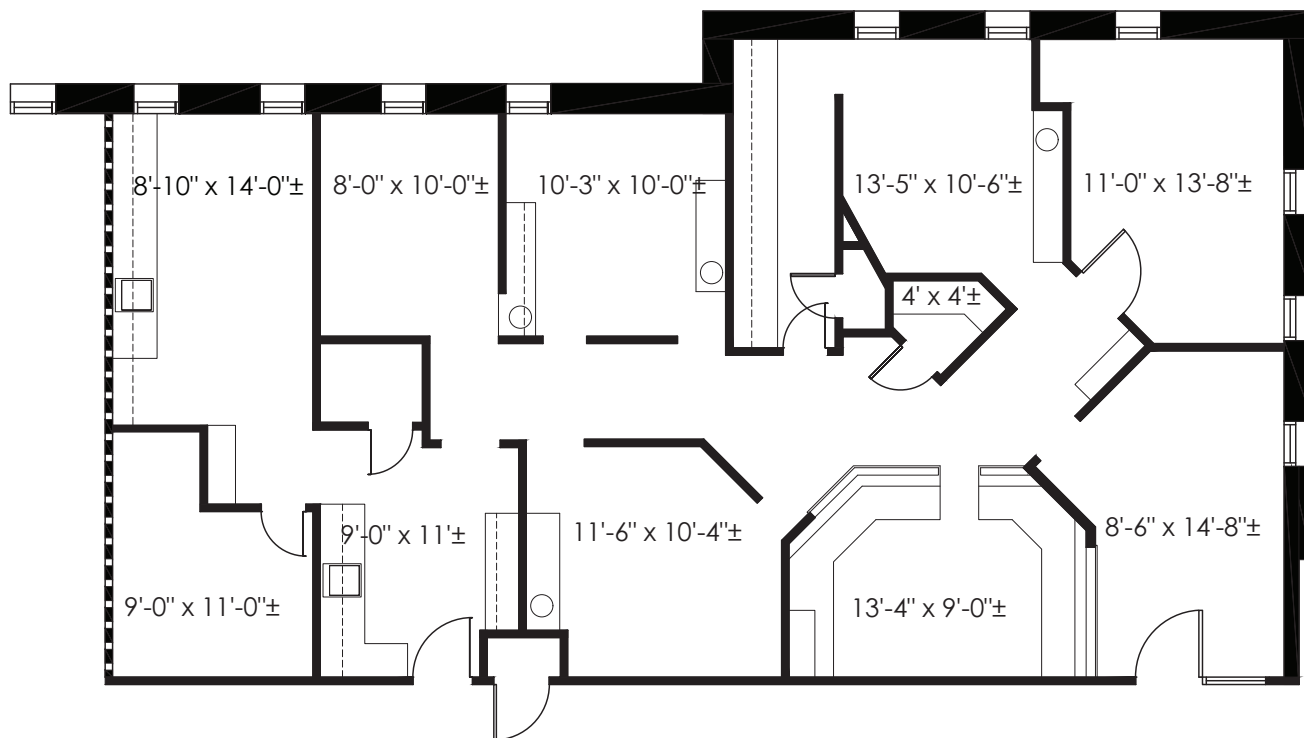

QUADRANGLE

2800 Routh Street, Dallas, Texas 75201

SUITE 255
1,677 rsf

For Information:

Kurt Cherry
kcherry@pmrg.com
972.421.3322

Shea Byers
sbyers@pmrg.com
972.421.3306

KEY PLAN

PMRG