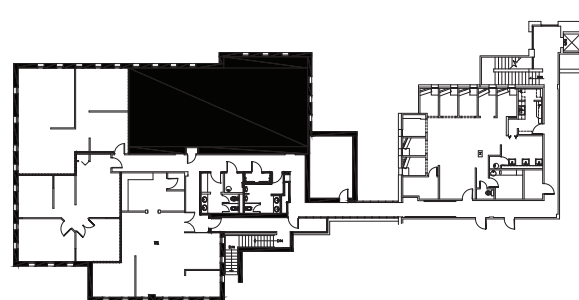

QUADRANGLE

2800 Routh Street, Dallas, Texas 75201

SUITE 255
1,677 rsf

For Information:

Kurt Cherry
kcherry@pmrg.com
972.421.3322

Shea Byers
sbyers@pmrg.com
972.421.3306

KEY PLAN

PMRG